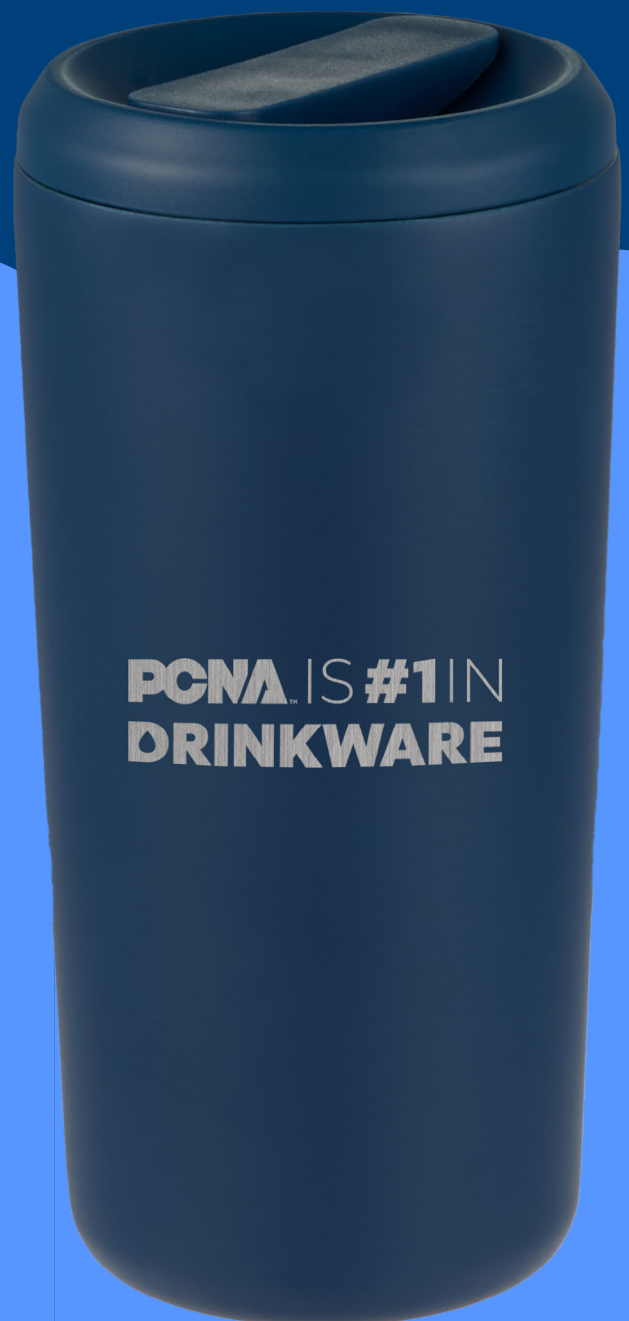

ALL-IN SPEC SAMPLE OFFER

PROMO CODES:
DWSPEC10
DWSPEC15
DWSPEC30

3 PRICE POINTS
\$10, \$15, or \$30

All-In Spec Sample Price Includes:

- Product
- Choice of Laser Plus or Full Color Decoration
- Set-up
- Ground Shipping

Digital Color and Laser Plus decoration methods are now available on Bullet items!

VISIT OUR DRINKWARE
KNOWLEDGE CENTER

\$10 All-In Spec Samples  **PROMO CODE: DWSPEC10**

 <p>SM-6328 RECYCLABLE STEEL CHILL- CUP 16OZ</p> <p>Choose From: Digital Color Print</p>	 <p>1602-14 DRAKE ECO- FRIENDLY VACUUM INSULATED TUMBLER 16OZ</p> <p>Choose From: Laser Digital Color Print</p>	 <p>SM-6867 GROM 22OZ ALUMINUM SPORTS BOTTLE</p> <p>Choose From: Laser Digital Color Print</p>	 <p>1602-16 BRIT ECO- FRIENDLY TUMBLER 15OZ</p> <p>Choose From: Laser Digital Color Print</p>
 <p>SM-6789 PACIFIC 26OZ ALUMINUM SPORTS BOTTLE</p> <p>Choose From: Laser Digital Color Print</p>	 <p>SM-6928 RYZE ALUMINUM SPORTS WATER BOTTLE 22 OZ WITH FSC® BAMBOO LID</p> <p>Choose From: Laser Digital Color Print</p>	 <p>SM-6020 CHROMA RECYCLED ACRYLIC SKINNY TUMBLER 16OZ</p> <p>Choose From: Digital Color Print</p>	 <p>1602-17 CLEAVE RECYCLED STAINLESS STEEL BOTTLE 25OZ STRAW LID</p> <p>Choose From: Laser Digital Full Color</p>

\$15 All-In Spec Samples  **PROMO CODE: DWSPEC15**

 <p>1602-08 CARNIVAL RECYCLED SIP OR SWIG TUMBLER 30OZ</p> <p>Choose From: Laser Digital Color Print</p>	 <p>1628-41 ARCTIC ZONE THERMAL HP COPPER MUG 24OZ</p> <p>Choose From: Laser Digital Color Print</p>	 <p>1628-24 RENO DOUBLE WALL CERAMIC TUMBLER W/ WOOD LID 10OZ</p> <p>Choose From: Laser</p>
--	--	--