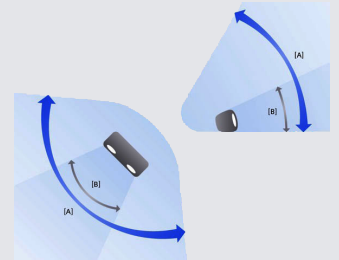

Hear It Like It's Live

Hit the LIVE SOUND button and hear your music in a whole new way. Bring your party to life with a unique three-dimensional sound experience.