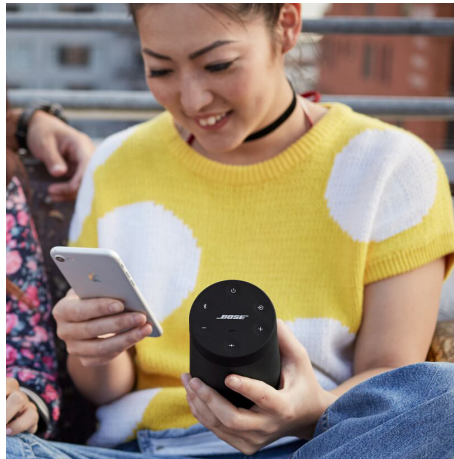

Little Speaker. Big Goosebumps.

The SoundLink Revolve II delivers true 360° sound for consistent, uniform coverage. Place it in the center of the room and everyone gets the same experience. Or set it near a wall and sound will radiate and reflect around the room, immersing you. Taking it outdoors? Great, it's meant to go where you go.

7195-02
As Low As **\$358.00 [G]**
MIN QTY: 2

Water-Resistant Design

SoundLink Revolve II has a water-resistant design, so you can use it by the pool (or kitchen sink) without worrying.

Packed With Power

The rechargeable lithium-ion battery plays up to 13 hours — without compromising the deep, powerful bass.

Leave Your Phone Alone

Don't have your phone handy? You can still make dinner plans or send texts. Just hold the multi-function button to access your phone's Siri or Google Assistant.