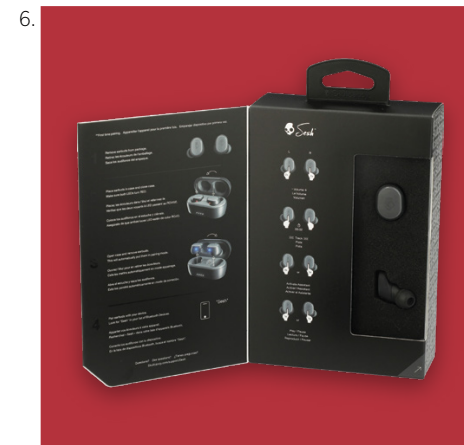

4. **0911-05**
TITUS 5000 MAH WIRELESS CHARGING JOURNAL
Deboss @ center front

5. **7121-70**
SNAP UL LISTED FAST WIRELESS POWER BANK STAND KIT
Photografix as per template

6. **7196-01**
SKULLCANDY SESH TRULY WIRELESS BLUETOOTH EARBUDS
Colorprint -2 @ top of lid

Remote Brand Connection

1. **TM92725**
W-RINCON ECO PACKABLE JACKET
True edge @ left chest

2. **TM17879**
M-BODIE SHORT SLEEVE TEE
Infusion @ front

3. **1625-67**
ARCTIC ZONE® TITAN THERMAL HP® COPPER TUMBLER 300Z
Laser plus @ center front

4. **0911-05**
TITUS 5000 MAH WIRELESS CHARGING JOURNAL
Deboss @ center front

5. **7121-70**
SNAP UL LISTED FAST WIRELESS POWER BANK STAND KIT
Photografixx as per template

6. **7196-01**
SKULLCANDY SESH TRULY WIRELESS BLUETOOTH EARBUDS
Colorprint -2 @ top of lid