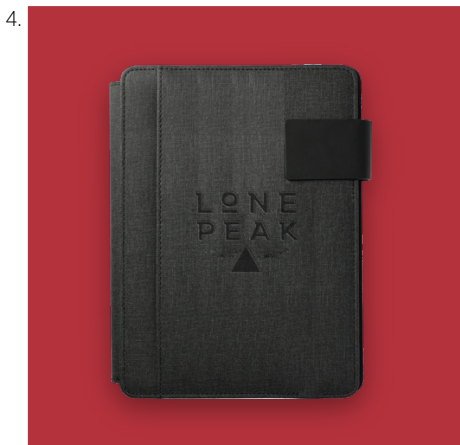

4. **0911-05**
TITUS 5000 MAH WIRELESS CHARGING JOURNAL
Deboss @ center front

5. **7121-70**
SNAP UL LISTED FAST WIRELESS POWER BANK STAND KIT
Photografix as per template

6. **7196-01**
SKULLCANDY SESH TRULY WIRELESS BLUETOOTH EARBUDS
Colorprint -2 @ top of lid

4. **0911-05**
TITUS 5000 MAH WIRELESS CHARGING JOURNAL
Deboss @ center front

5. **7121-70**
SNAP UL LISTED FAST WIRELESS POWER BANK STAND KIT
Photografixx as per template

6. **7196-01**
SKULLCANDY SESH TRULY WIRELESS BLUETOOTH EARBUDS
Colorprint -2 @ top of lid